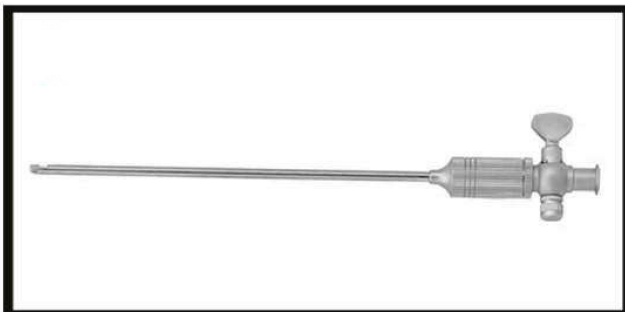

TROCARS

Trocars

V110-10	Hasson Trocar with obturator	10 MM

Trocars

V111-10	Hydratid Cyst. Trocar	10 MM

V112-05	Trocar Washer, Silicon, 5mm	5 MM
V113-10	Trocar Washer, Silicon, 10mm	10 MM

VERESS NEEDLE

Veress Needle

V114-10	Veress Needle	100mm
V115-12	Veress Needle	120mm
V116-14	Veress Needle	140mm
V117-16	Veress Needle	160mm