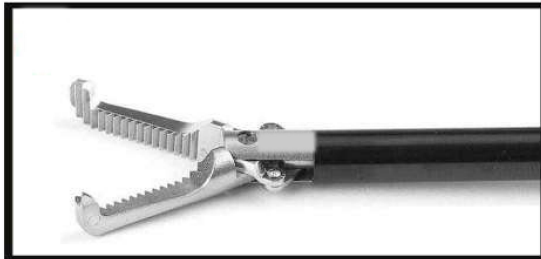

LAPAROSCOPY HAND INSTRUMENTS

Mixer/Right Angled Grasping Forceps, Dia. 3mm

Handles		V200H	V200HR	V200HFR
Length	Part No. of Insert	Part No. of 3mm Forceps	Part No. of 3mm Forceps	Part No. of 3mm Forceps
26 cm	V209-26	V209S-26	V209SR-26	V209SFR-26
33 cm	V209-33	V209S-33	V209SR-33	V209SFR-33
45 cm	V209-45	V209S-45	V209SR-45	V209SFR-45