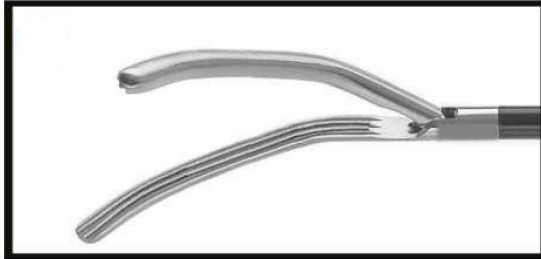

Satinsky Forceps, Dia. 10mm

Handles		V200H	V200HR	V200HFR
Length	Part No. of Insert	Part No. of 10mm Forceps	Part No. of 10mm Forceps	Part No. of 10mm Forceps
26 cm	V249-26	V249L-26	V249LR-26	V249LFR-26
33 cm	V249-33	V249L-33	V249LR-33	V249LFR-33
45 cm	V249-45	V249L-45	V249LR-45	V249LFR-45