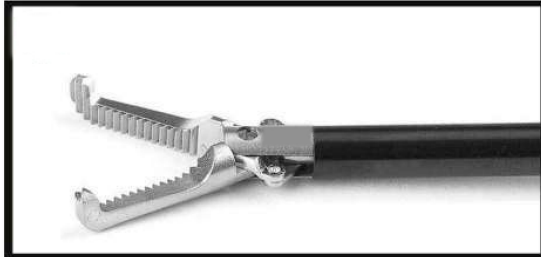

LAPAROSCOPY HAND INSTRUMENTS

Mixer/Right Angled Grasping Forceps, Dia. 10mm

Handles		V200H	V200HR	V200HFR
Length	Part No. of Insert	Part No. of 10mm Forceps	Part No. of 10mm Forceps	Part No. of 10mm Forceps
26 cm	V241-26	V241L-26	V241LR-26	V241LFR-26
33 cm	V241-33	V241L-33	V241LR-33	V241LFR-33
45 cm	V241-45	V241L-45	V241LR-45	V241LFR-45