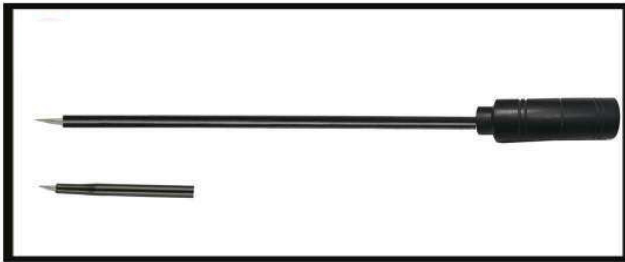

Monopolar Cautery Electrode

V403-05	Monopolar Needle Electrode	5 MM